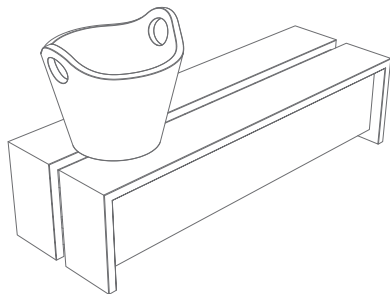

smetnetwork
APULIAN SKILL OF STONE

CORBIS, by **Carlo Martino** designer, fontanile for external use, comprising by a wash-basin, made in Apulian stone called “Biancone Minervino”, and a bench made of oak for outdoor exposition. The wash-basin, has a truncated cone form with handles, it evokes the image of a basket (lat. Corbis) of Apulia agricultural tradition.