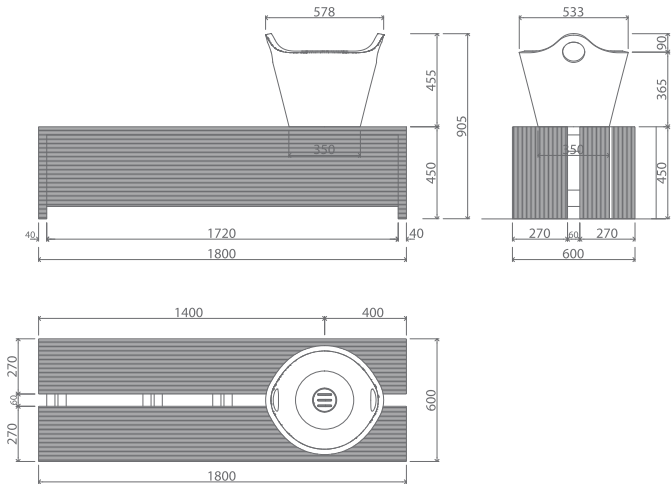

smetnetwork
APULIAN SKILL OF STONE

CORBIS, by **Carlo Martino** designer, fontanile for external use, comprising by a wash-basin, made in Apulian stone called “Biancone Minervino”, and a bench made of oak for outdoor exposition. The wash-basin, has a truncated cone form with handles, it evokes the image of a basket (lat. Corbis) of Apulia agricultural tradition.